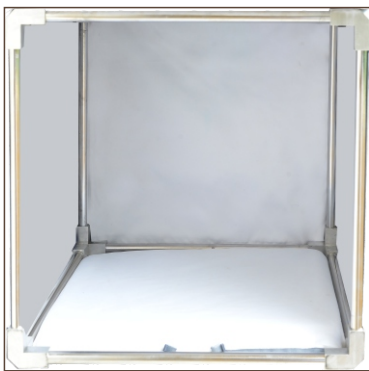

# RotoLightBox : 16 Inch

**INSIDE SPACE AREA**  
RotoLightBox 16: 16x16x16 inches

**Not simply lightbox,  
but Extra Ordinary than others..**

Rigid still pipe structure

Machine made rigid Joints

Heavy & washable 3 layers cover

96+ CRI 5600K  
True Photographic Leds

Magnetic LED light panel  
with unbreakable diffuser

Power supply

## FEATURES:

1. Our design and manufacturing True photographic LED (Korean Technogy) light with flexible and detachable magnetic 4 pieces / 2 pieces led panels( Extra available for background light) with power supply each
2. Structure : 1.2 mm ( 18 gaze) nickle chrome still pipe.
2. Joints: Heavy and light weight machine made Joints.
3. Three layers washable box cover.
4. Flicker free power supply.
5. White matt PC background and black Polyester heavy duty background