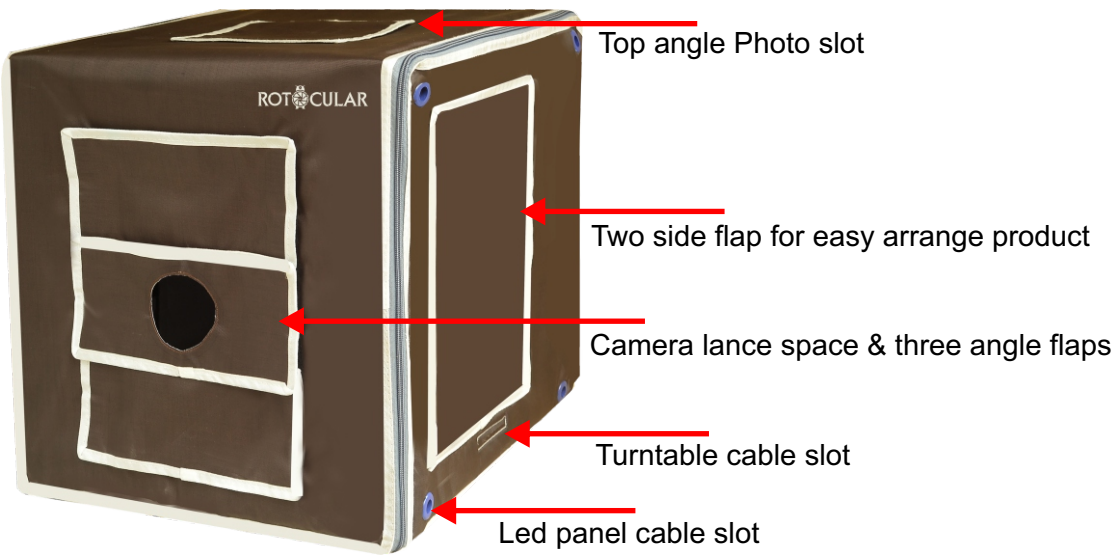

# RotoLightBox : 16 Inch

**INSIDE SPACE AREA**  
RotoLightBox 16: 16x16x16 inches

**Not simply lightbox,  
but Extra Ordinary than others..**

Rigid still pipe structure

Machine made rigid Joints

Heavy & washable 3 layers cover

96+ CRI 5600K  
True Photographic Leds

Magnetic LED light panel  
with unbreakable diffuser

Power supply

## FEATURES:

1. Our design and manufacturing True photographic LED (Korean Technogy) light with flexible and detachable magnetic 4 pieces / 2 pieces led panels( Extra available for background light) with power supply each
2. Structure : 1.2 mm ( 18 gaze) nickle chrome still pipe.
2. Joints: Heavy and light weight machine made Joints.
3. Three layers washable box cover.
4. Flicker free power supply.
5. White matt PC background and black Polyester heavy duty background