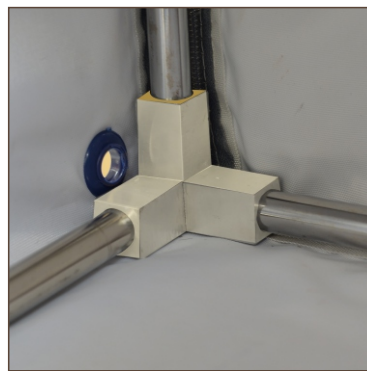

# RotoLightBox : 16 Inch

**INSIDE SPACE AREA**  
RotoLightBox 16: 16x16x16 inches

**Not simply lightbox,  
but Extra Ordinary than others..**

Rigid still pipe structure

Machine made rigid Joints

Heavy & washable 3 layers cover

96+ CRI 5600K  
True Photographic Leds

Magnetic LED light panel  
with unbreakable diffuser

Power supply

## FEATURES:

1. Our design and manufacturing True photographic LED (Korean Technogy) light with flexible and detachable magnetic 4 pieces / 2 pieces led panels( Extra available for background light) with power supply each
2. Structure : 1.2 mm ( 18 gaze) nickle chrome still pipe.
2. Joints: Heavy and light weight machine made Joints.
3. Three layers washable box cover.
4. Flicker free power supply.
5. White matt PC background and black Polyester heavy duty background