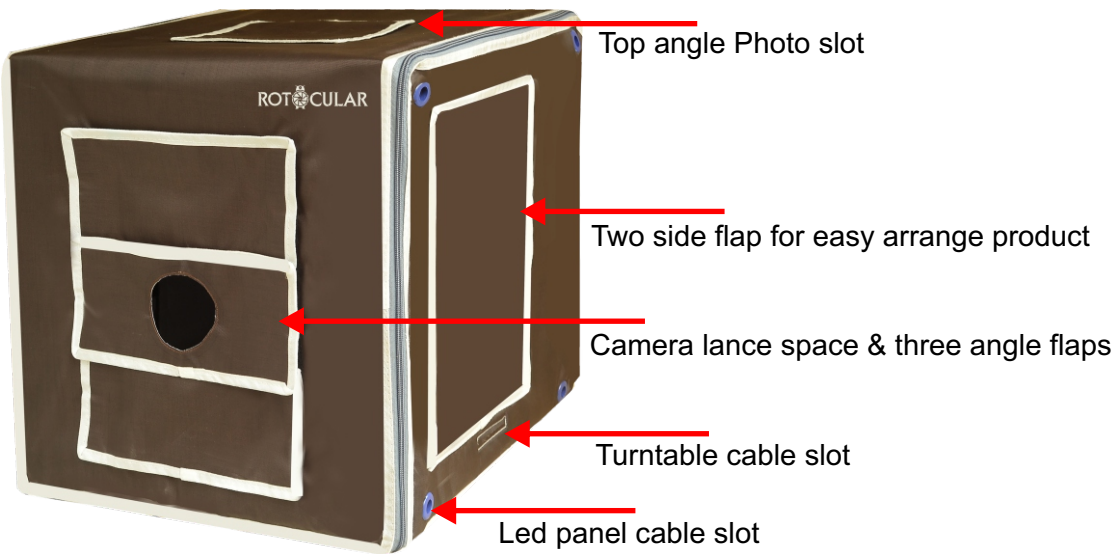

RotoLightBox : 21 Inch

INSIDE SPACE AREA
RotoLightBox 21 : 21x21x21 inches

**Not simply lightbox,
but Extra Ordinary than others..**

Rigid still pipe structure

Machine made rigid Joints

Heavy & washable 3 layers cover

96+ CRI 5600K
True Photographic Leds

Magnetic LED light panel
with unbreakable diffuser

Power supply

FEATURES:

1. Our design and manufacturing True photographic LED (**Korean Technogy**) light with flexible and detachable magnetic 5 pieces / 2 pieces led panels(Extra available for background light) with power supply each.
2. Structure : 1.2 mm (18 gaze) nickle chrome still pipe.
2. Joints: Heavy and light weight machine made Joints.
3. Three layers washable box cover.
4. Flicker free power supply.
5. White matt PC background and black Polyester heavy duty background