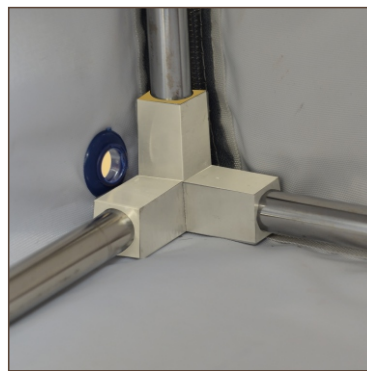

RotoLightBox : 21 Inch

INSIDE SPACE AREA
RotoLightBox 21 : 21x21x21 inches

**Not simply lightbox,
but Extra Ordinary than others..**

Rigid still pipe structure

Machine made rigid Joints

Heavy & washable 3 layers cover

96+ CRI 5600K
True Photographic Leds

Magnetic LED light panel
with unbreakable diffuser

Power supply

FEATURES:

1. Our design and manufacturing True photographic LED (**Korean Technogy**) light with flexible and detachable magnetic 5 pieces / 2 pieces led panels(Extra available for background light) with power supply each.
2. Structure : 1.2 mm (18 gaze) nickle chrome still pipe.
2. Joints: Heavy and light weight machine made Joints.
3. Three layers washable box cover.
4. Flicker free power supply.
5. White matt PC background and black Polyester heavy duty background