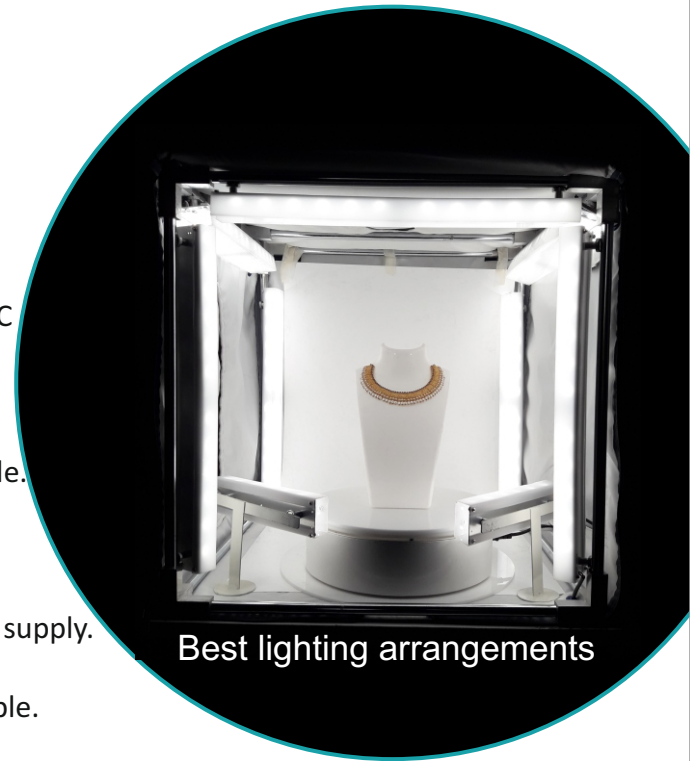

PRODUCT FEATURES

- * Fast and easy automated camera control and capturing.
- * Live View with PC
- * Integrated **Android smart phone** and **Camera** (selected Nikon /Canon camera Compatible with our software) operation by PC
- * Automated each 360 degree capturing.
- * Nine predefined settings of 360 capturing programmed available.
- * Customise speed and rotation, Clock wise and CCW rotation
- * 4 Photographic, 96+ CRI, 5600K LED lighting panels with power supply.
- * Optionl 2 light for white background and sparkling lights available.