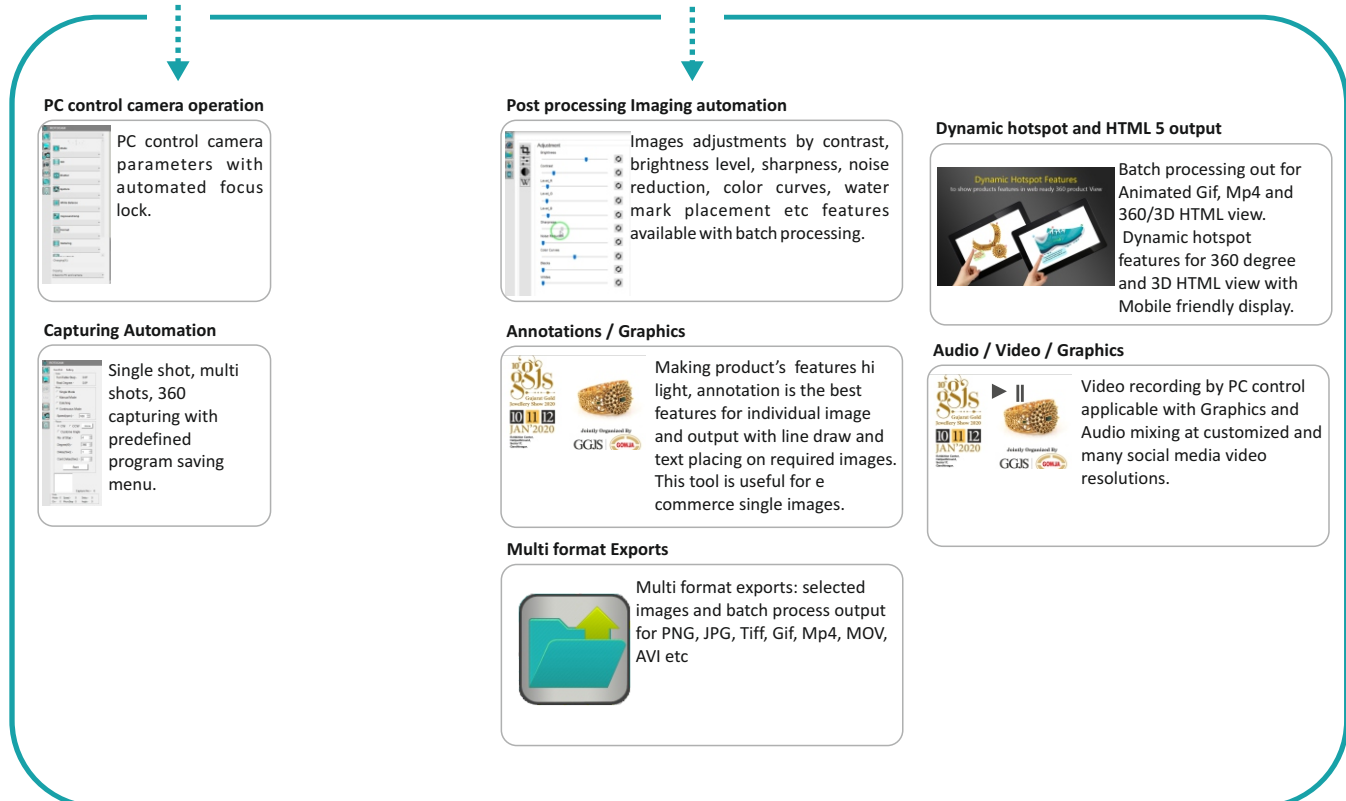

COMFORT IN USE.....QULITATIVE OUTPUTS